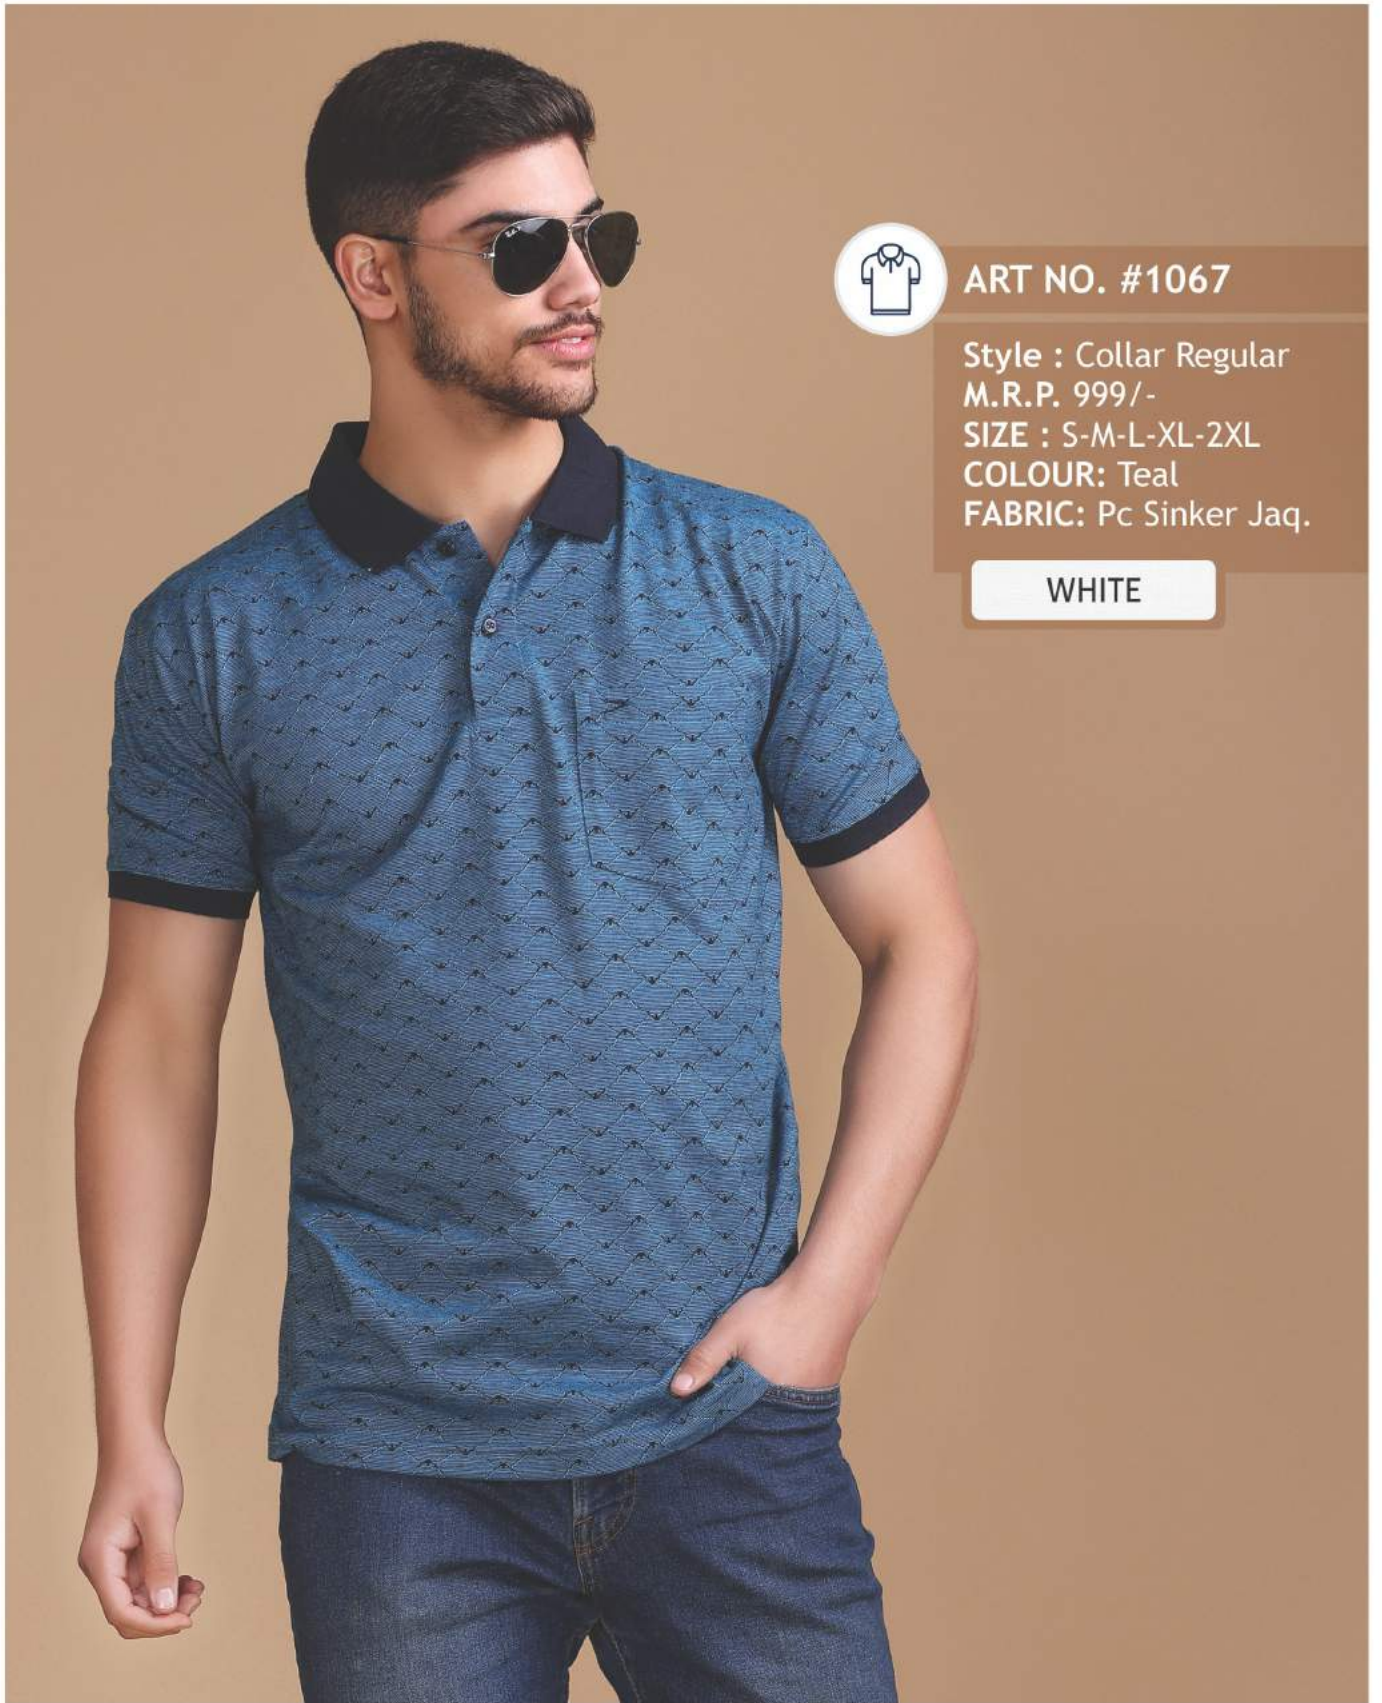

ART NO. #1067

Style : Collar Regular
M.R.P. 999/-

SIZE : S-M-L-XL-2XL

COLOUR: Teal

FABRIC: Pc Sinker Jaq.

WHITE

SET CODE : G1 (L-XL-XXL) G2 (M-L-XX-XXL) G3 (M-L-XL) G6 (S-M-L)