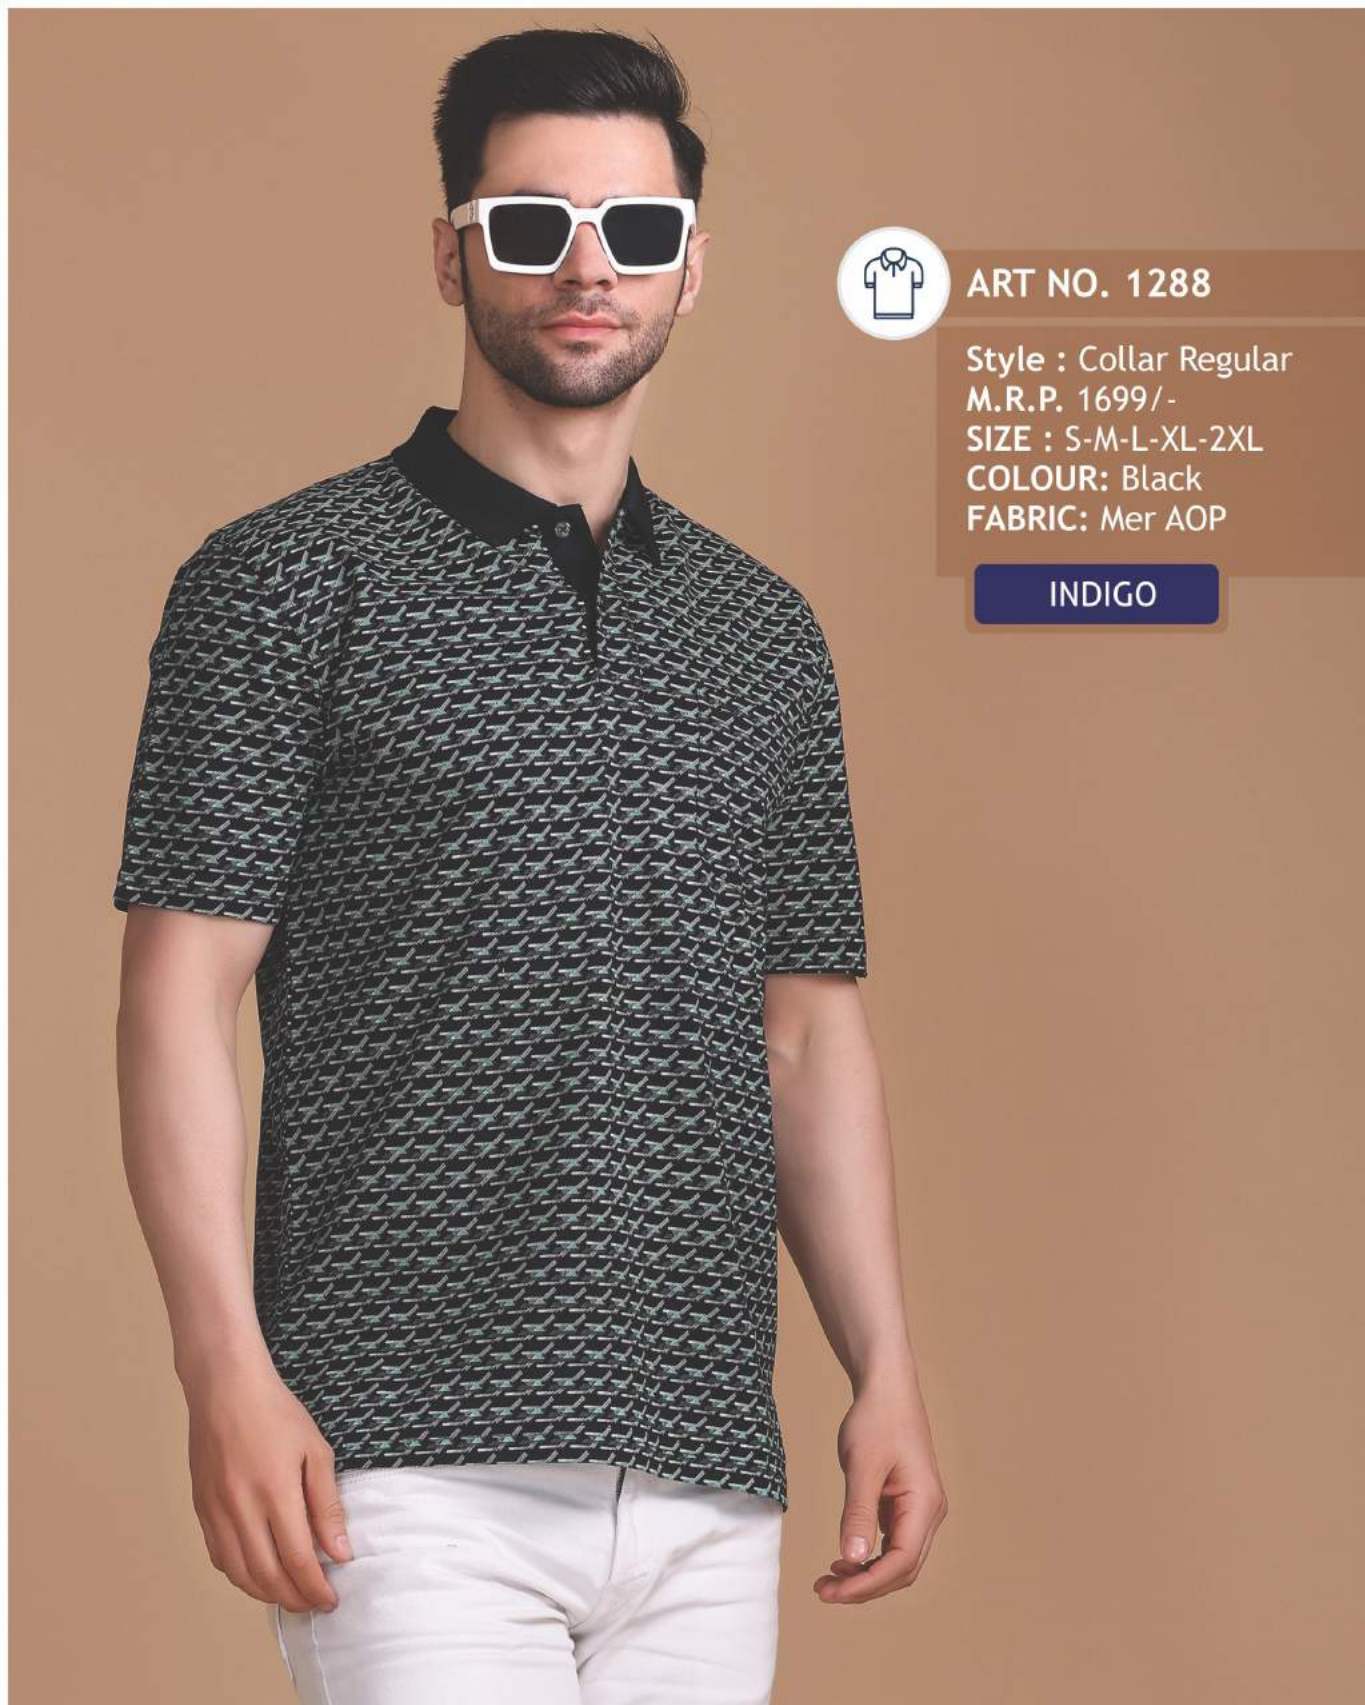

ART NO. 1288

Style : Collar Regular

M.R.P. 1699/-

SIZE : S-M-L-XL-2XL

COLOUR: Black

FABRIC: Mer AOP

INDIGO

SET CODE : G1 (L-XL-XXL) G2 (M-L-XX-XXL) G3 (M-L-XL) G6 (S-M-L)