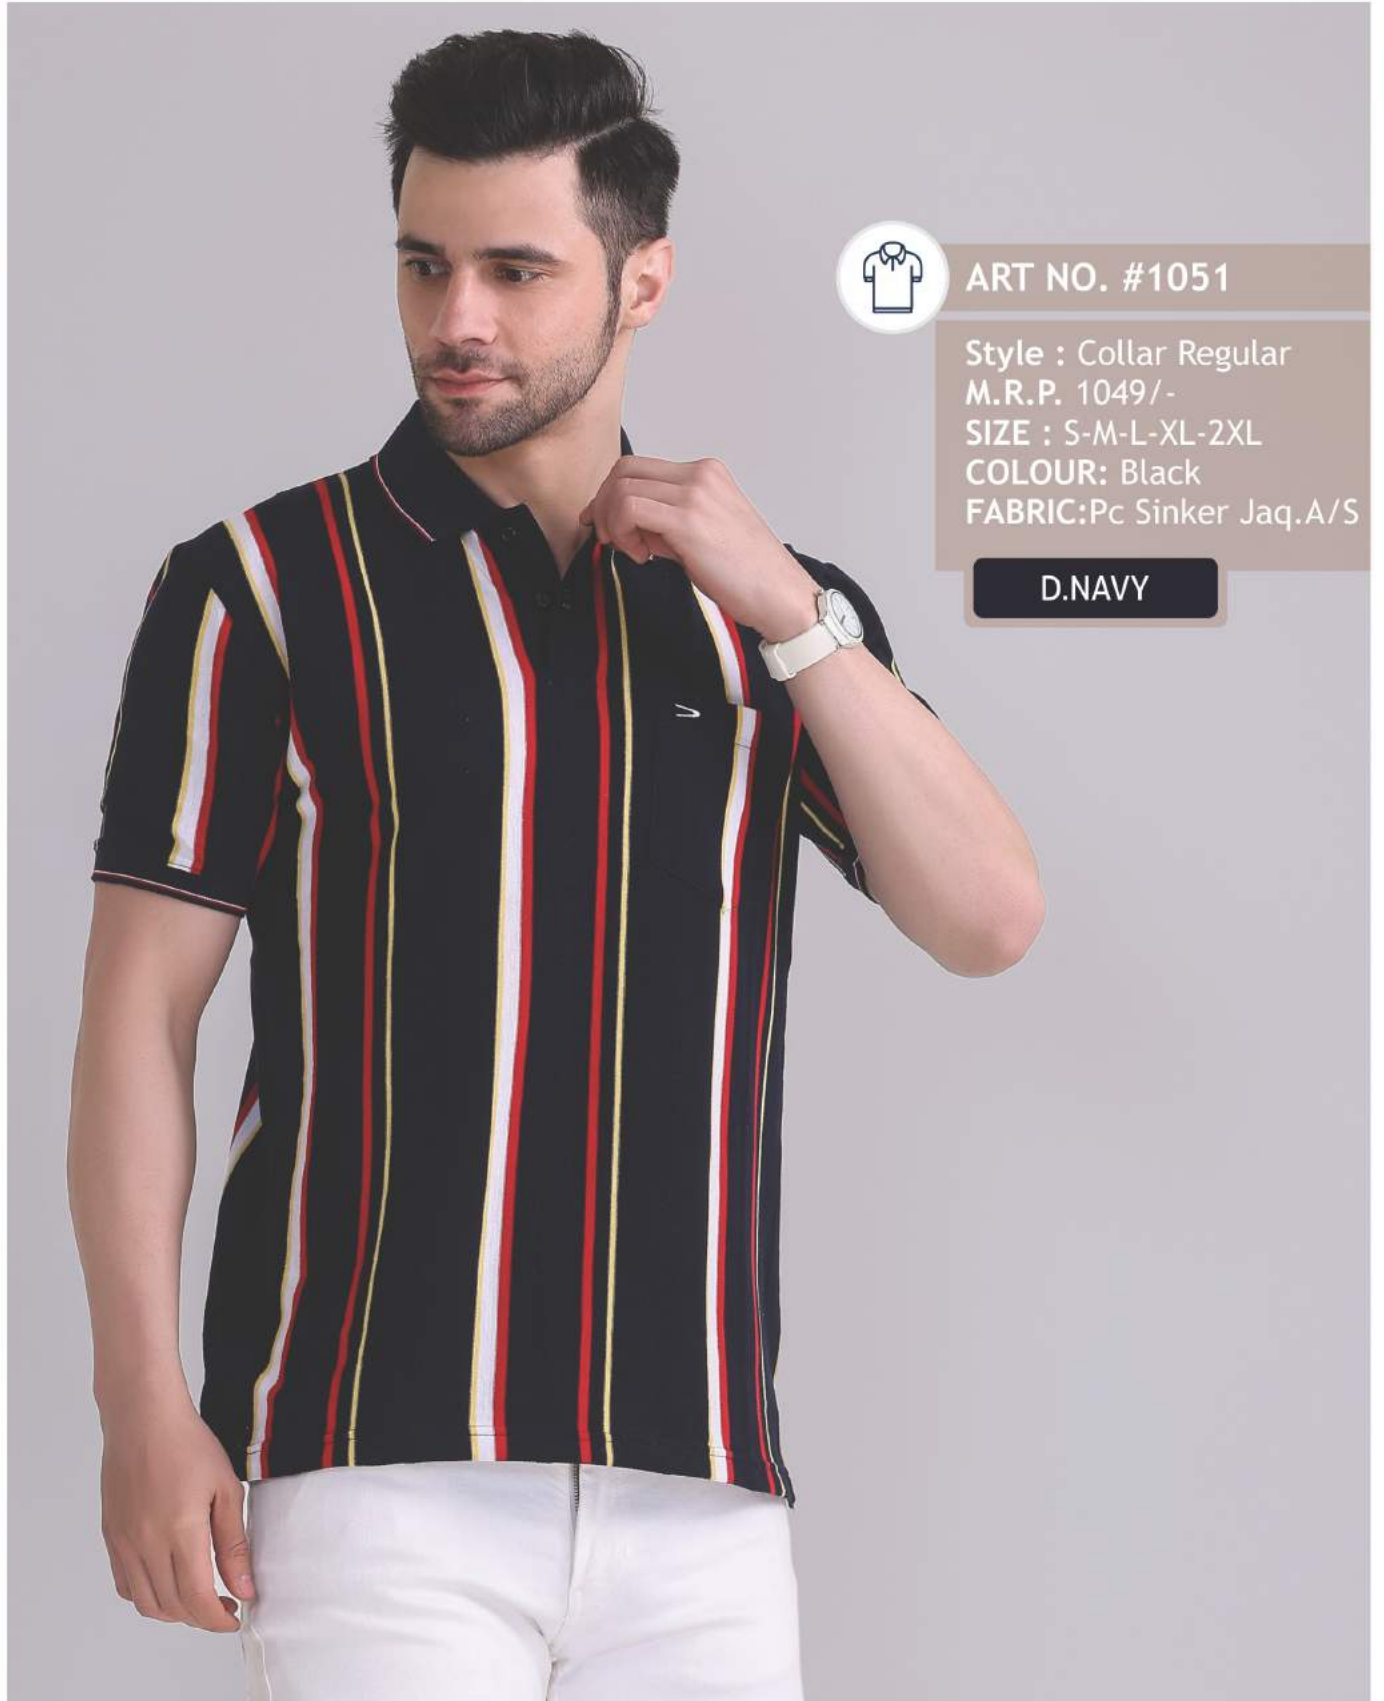

ART NO. #1040

Style : Collar Regular

M.R.P. 999/-

SIZE : S-M-L-XL-2XL

COLOUR: Navy

FABRIC: PC Jali C/D

WINE

SET CODE : G1 (L-XL-XXL) G2 (M-L-XX-XXL) G3 (M-L-XL) G6 (S-M-L)