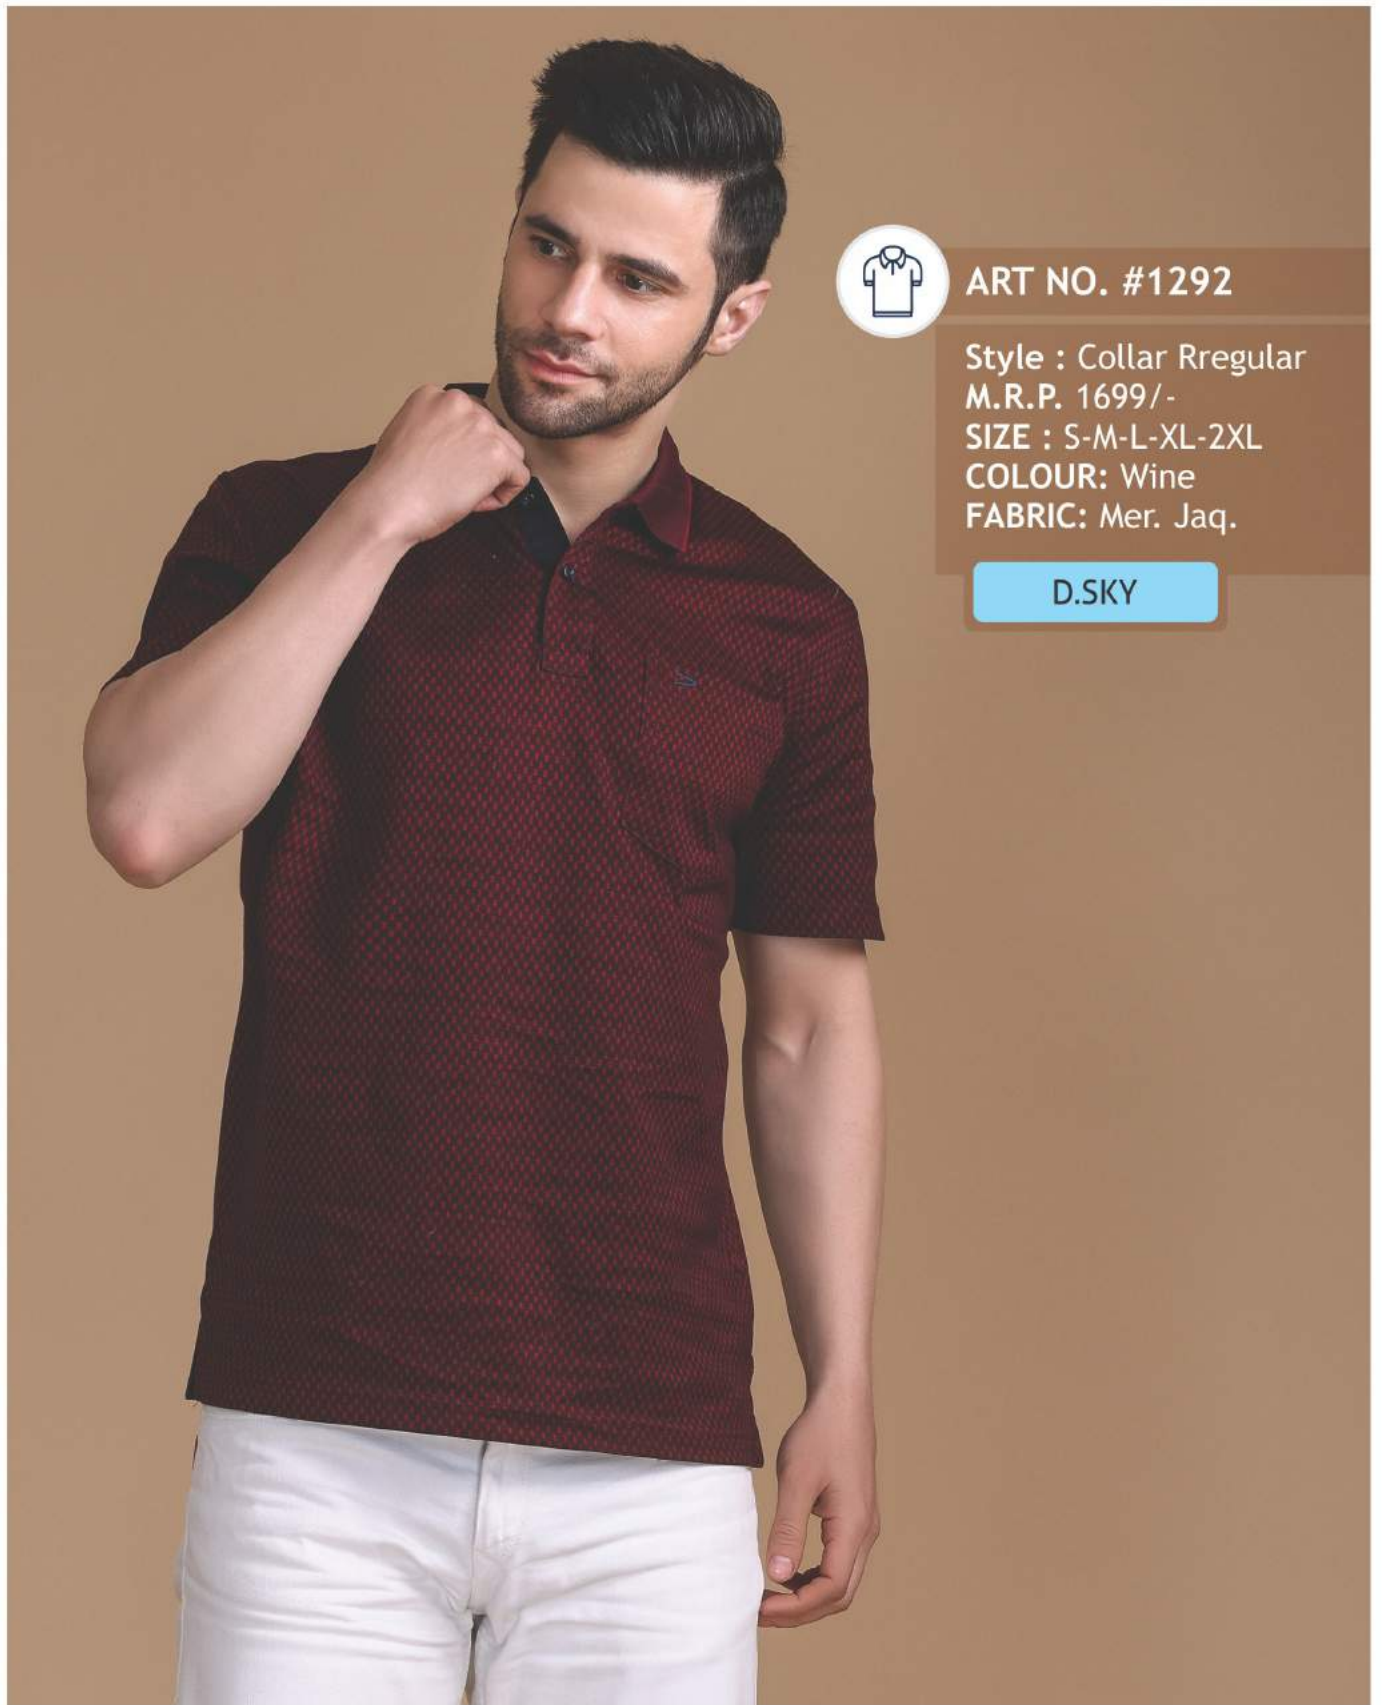

ART NO. #1292

Style : Collar Rregular

M.R.P. 1699/-

SIZE : S-M-L-XL-2XL

COLOUR: Wine

FABRIC: Mer. Jaq.

D.SKY

SET CODE : G1 (L-XL-XXL) G2 (M-L-XX-XXL) G3 (M-L-XL) G6 (S-M-L)