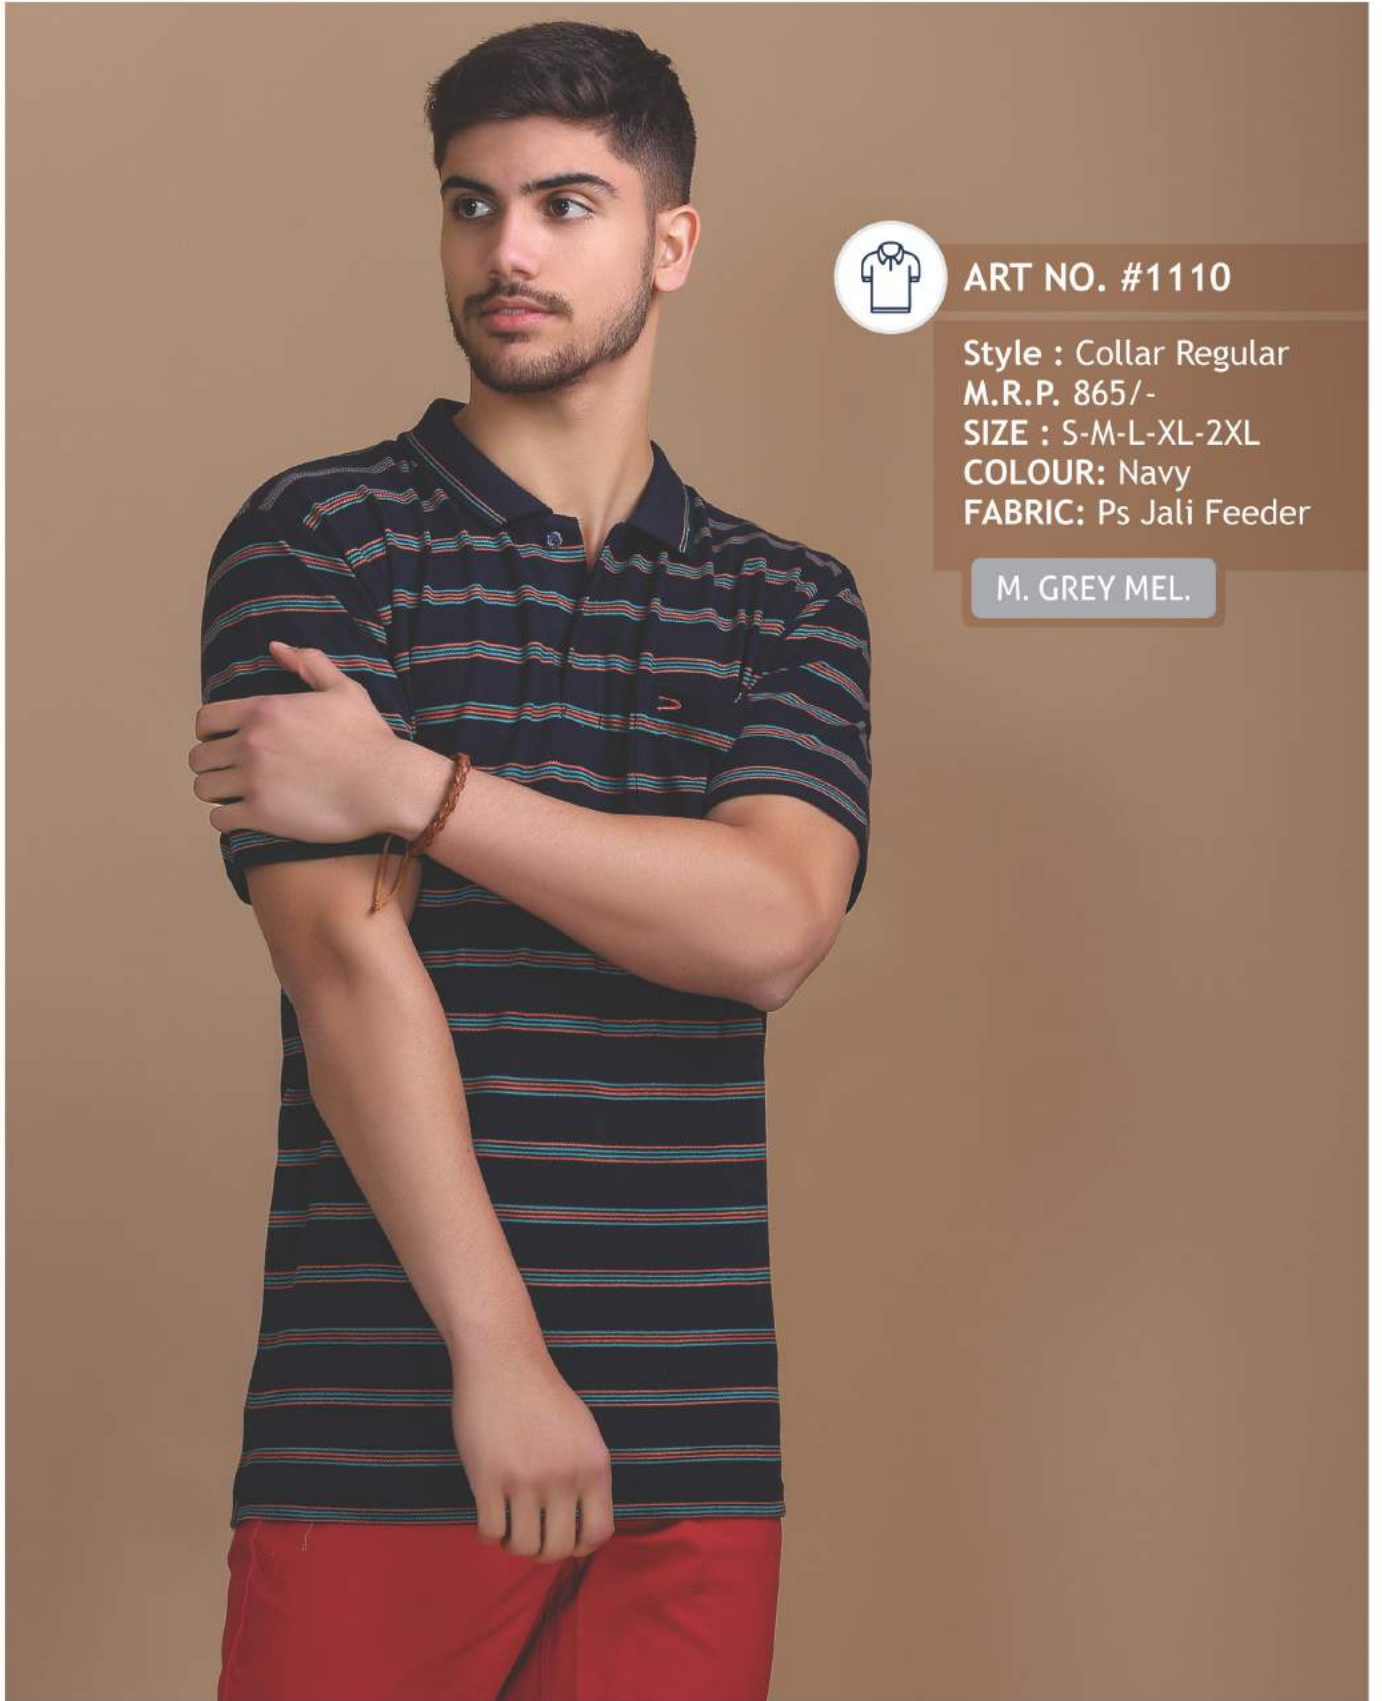

Style : Collar Regular
M.R.P. 899/-

SIZE : S-M-L-XL-2XL

COLOUR: Powder Blue

FABRIC: PC Jali A/S

WHITE

SET CODE : G1 (L-XL-XXL) G2 (M-L-XX-XXL) G3 (M-L-XL) G6 (S-M-L)

ART NO. #1110

Style : Collar Regular