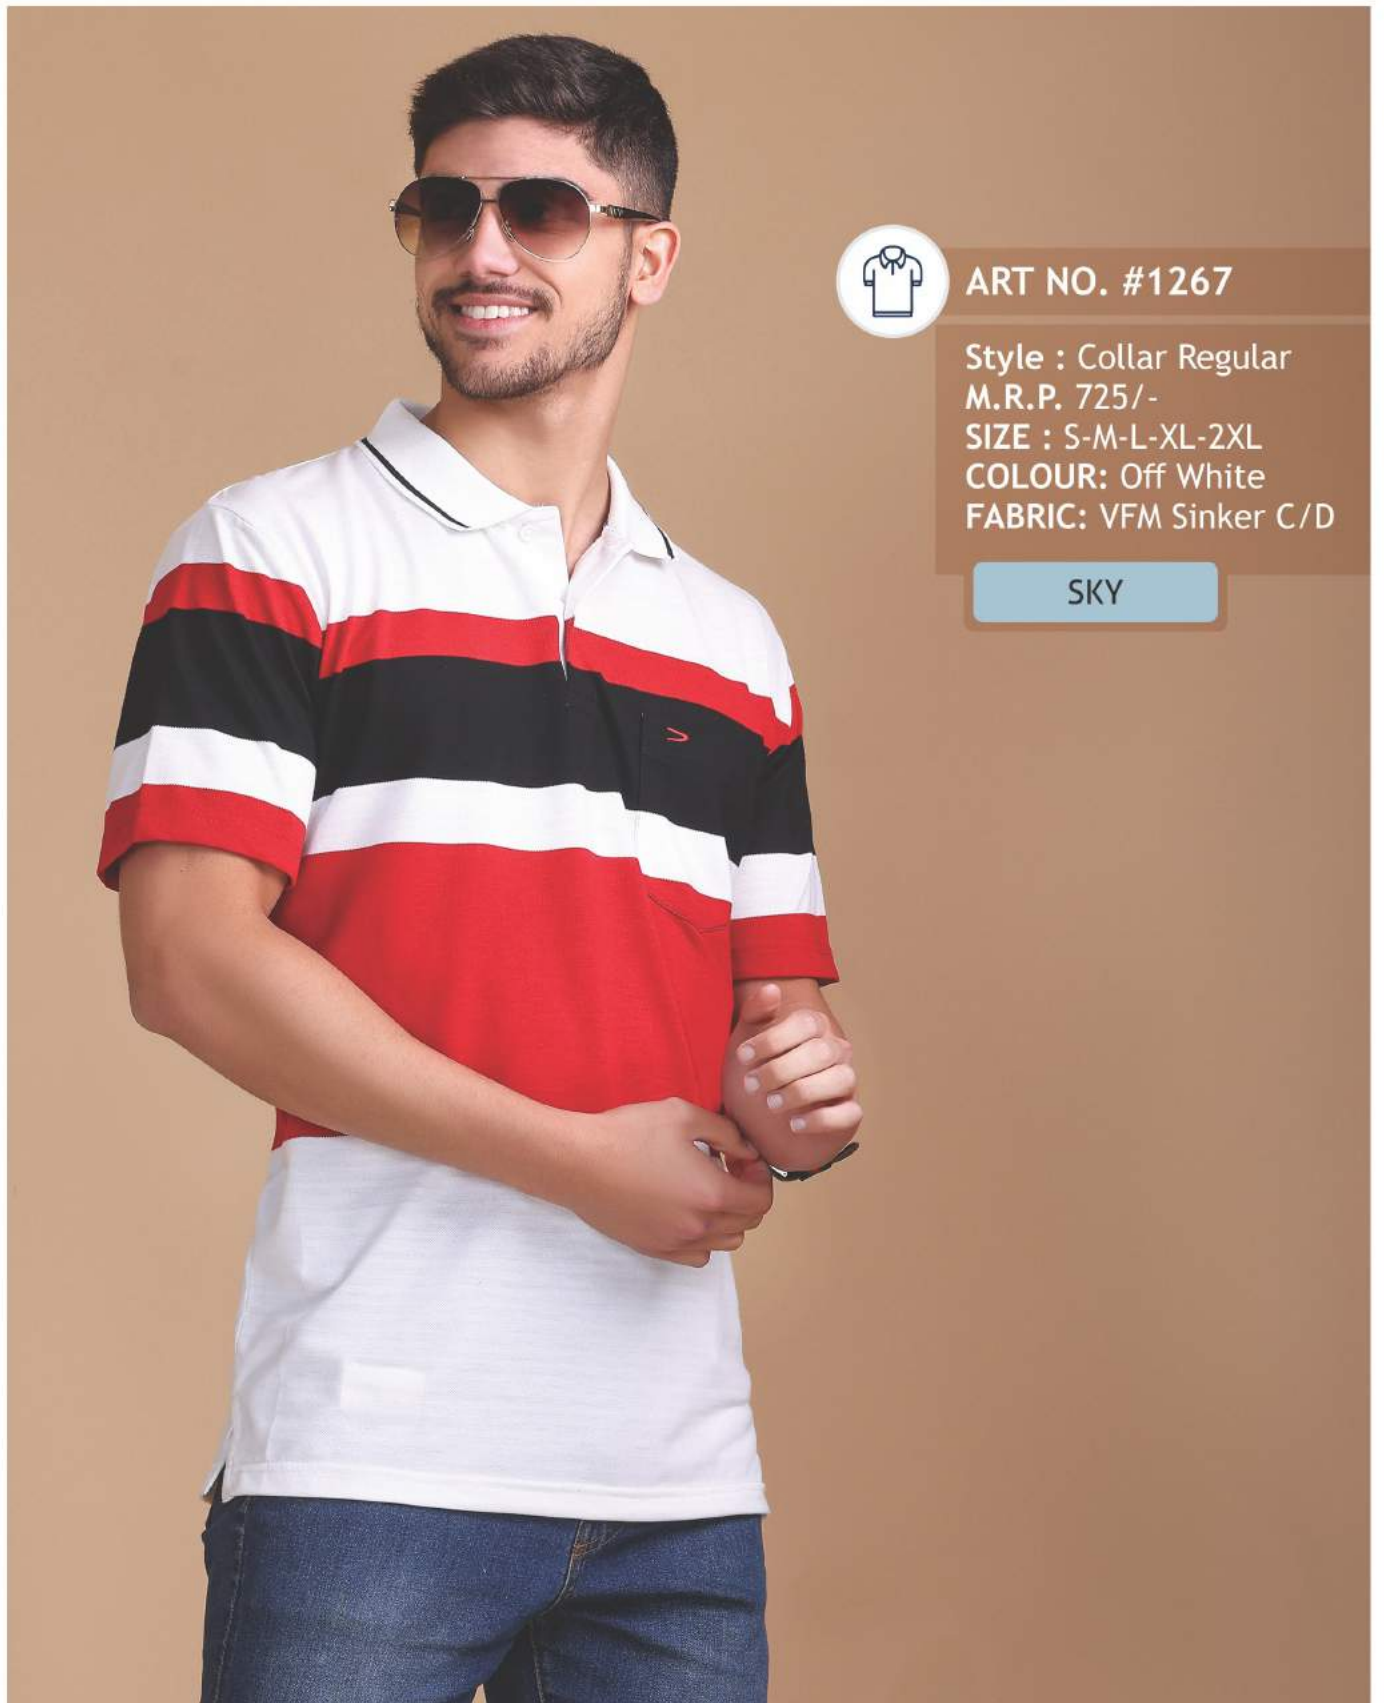

ART NO. #1267

Style : Collar Regular
M.R.P. 725/-

SIZE : S-M-L-XL-2XL

COLOUR: Off White

FABRIC: VFM Sinker C/D

SKY

SET CODE : G1 (L-XL-XXL) G2 (M-L-XX-XXL) G3 (M-L-XL) G6 (S-M-L)