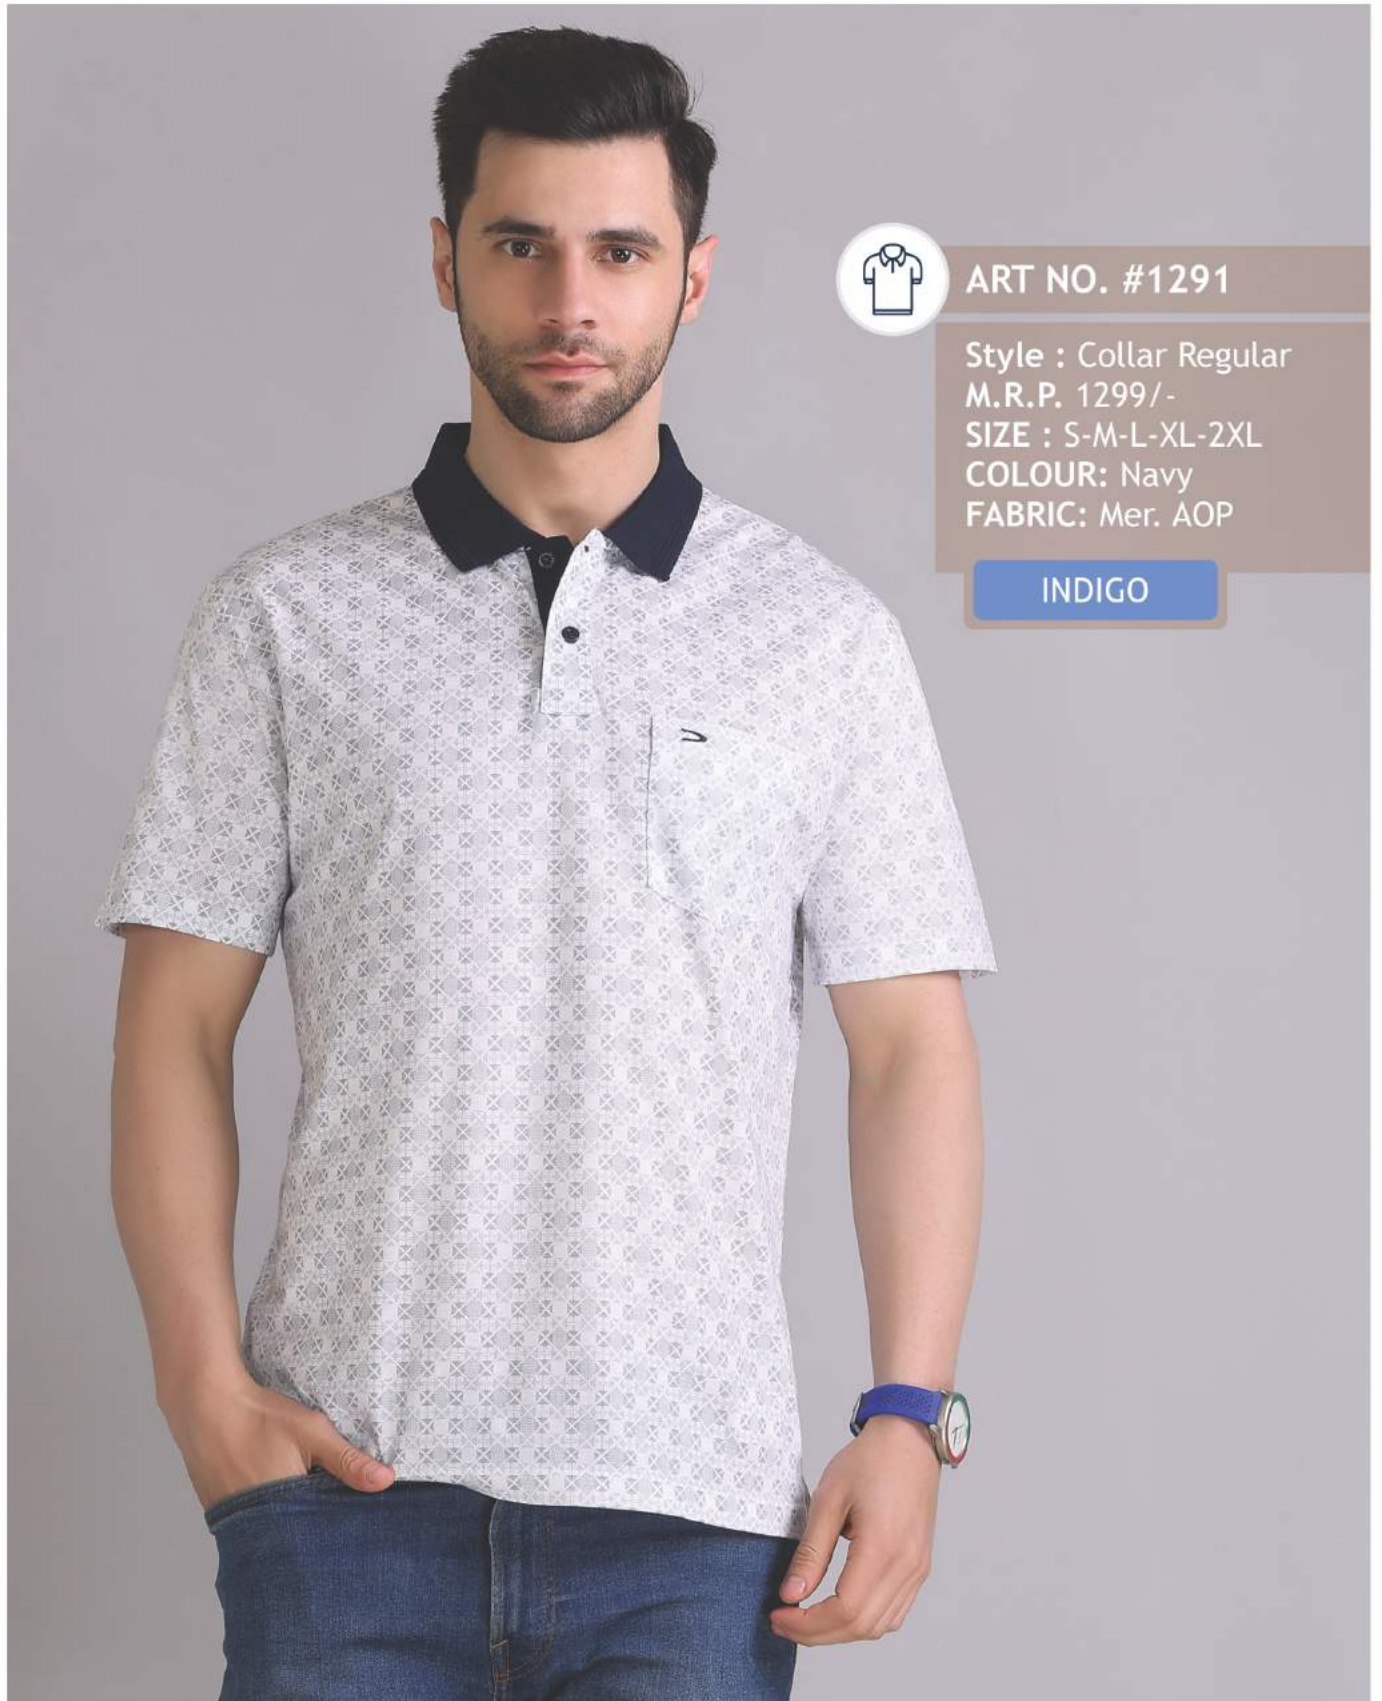

WINE

SET CODE : G1 (L-XL-XXL) G2 (M-L-XX-XXL) G3 (M-L-XL) G6 (S-M-L)

ART NO. #1291

Style : Collar Regular

M.R.P. 1299/-

SIZE : S-M-L-XL-2XL

COLOUR: Navy

FABRIC: Mer. AOP